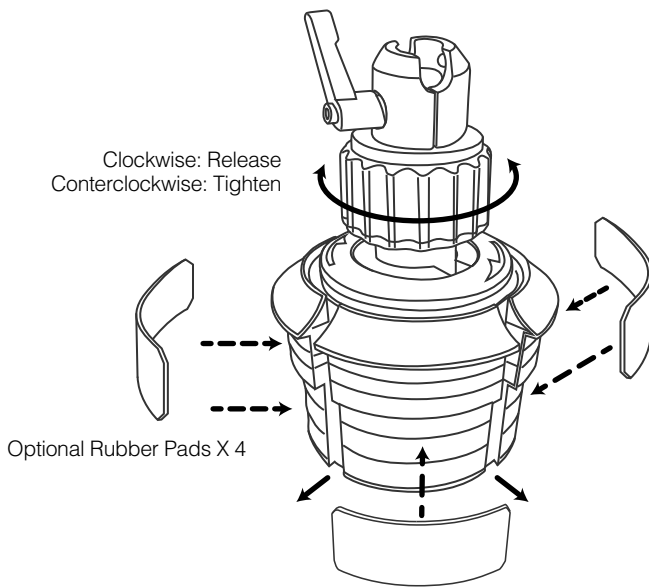

C
Cup Holder Mount Base