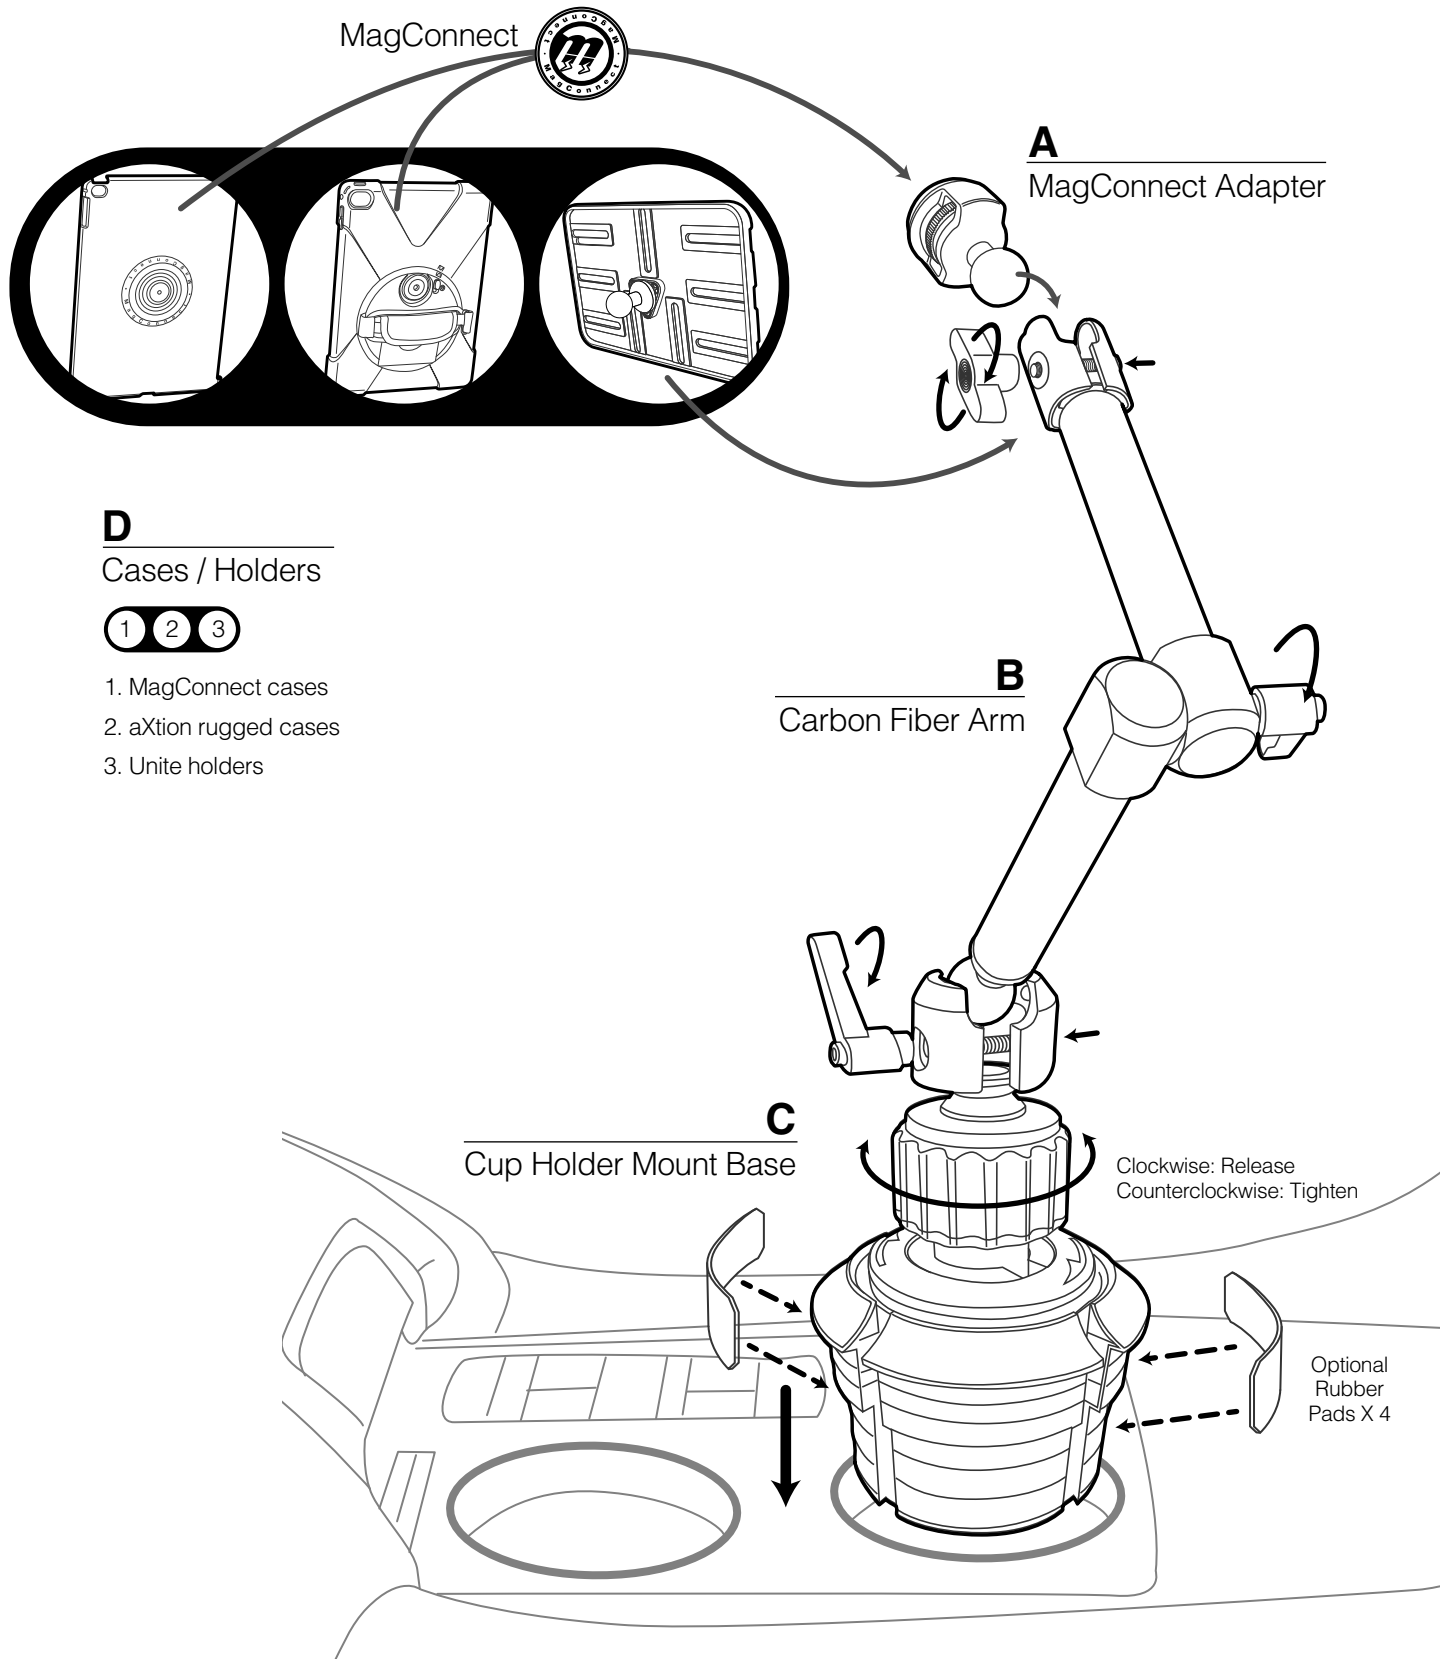

# Cup Holder Mount

## Installation Guide

**A**  
MagConnect Adapter

**B**  
Carbon Fiber Arm

**C**  
Cup Holder Mount Base

**D**  
Cases / Holders

**DISCLAIMER FOR JOY FACTORY TABLET MOUNTS**

*Congratulations on the purchase of your new Tablet Mount from The Joy Factory Inc!*  
BEFORE YOU INSTALL OR USE YOUR TABLET MOUNT, PLEASE READ ALL LITERATURE PROVIDED WITH YOUR MOUNT TO ENSURE THE MOUNT YOU PURCHASED IS COMPATIBLE WITH THE TABLET OR TABLETS YOU INTEND TO USE WITH THE MOUNT. IF YOU ARE NOT CERTAIN WHETHER THE MOUNT IS COMPATIBLE WITH YOUR TABLET(S), PLEASE CHECK THE JOY FACTORY WEBSITE OR CONTACT CUSTOMER SERVICE.