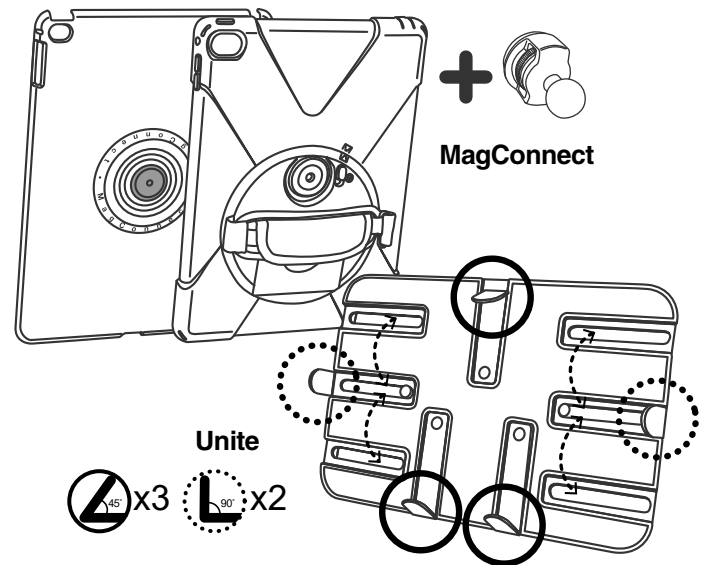

D
Cases / Holders