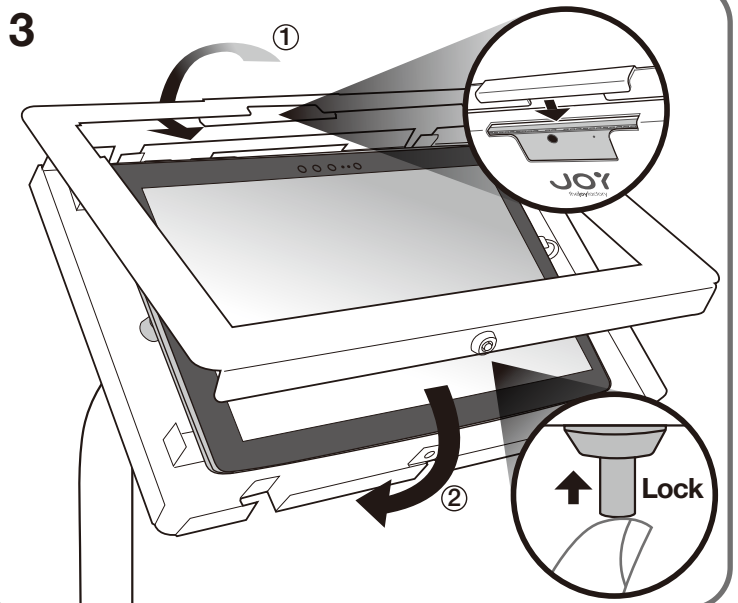

Elevate II

Floor Standing Kiosk for Surface Pro

Assembly Instructions

Contents

A	x1	
B	x1	
C	x1	
D	x1	
E	x1	
F	x4	

Tools Required

Optional 90° Module

Assembly Instructions