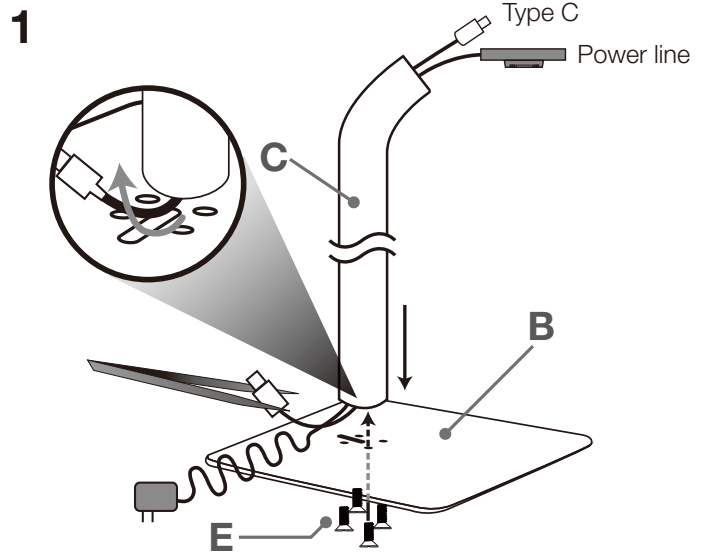

Elevate II

Floor Standing Kiosk for Surface Pro

Assembly Instructions

Contents

A	x1	
B	x1	
C	x1	
D	x1	
E	x1	
F	x4	

Tools Required

Optional 90° Module

Assembly Instructions