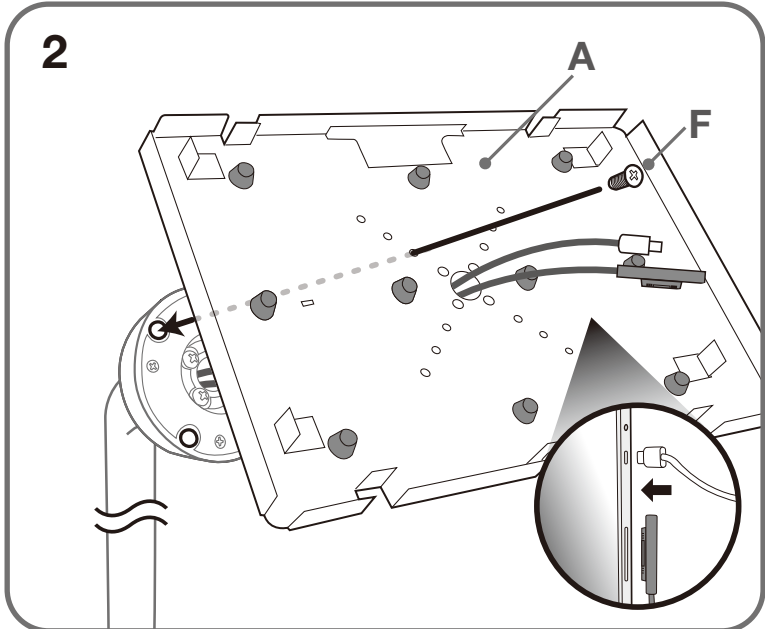

Optional 90° Module

Assembly Instructions

Contents		
J	x1	
K	x4	

Tools Required

Email us at support@thejoyfactory.com or call us at +1(949) 216-8888