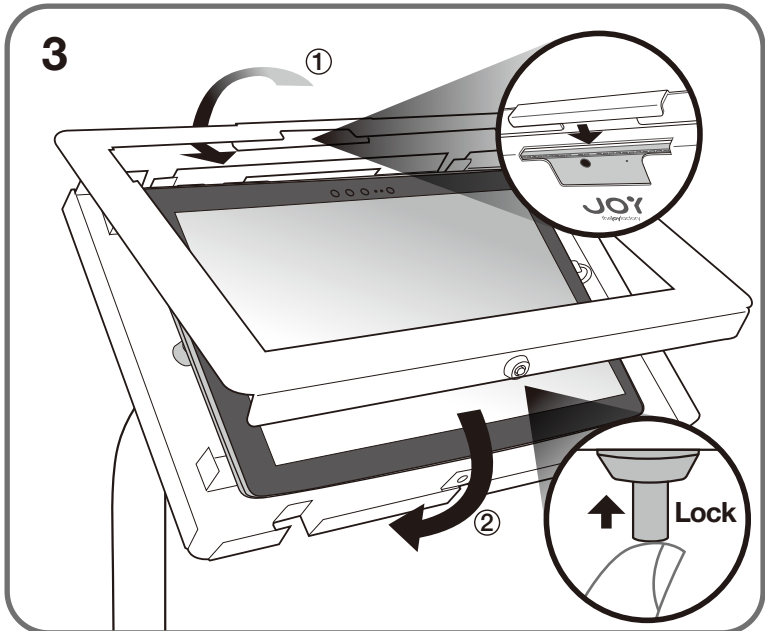

Optional 90° Module

Assembly Instructions

Contents		
J	x1	
K	x4	

Tools Required

Email us at support@thejoyfactory.com or call us at +1(949) 216-8888