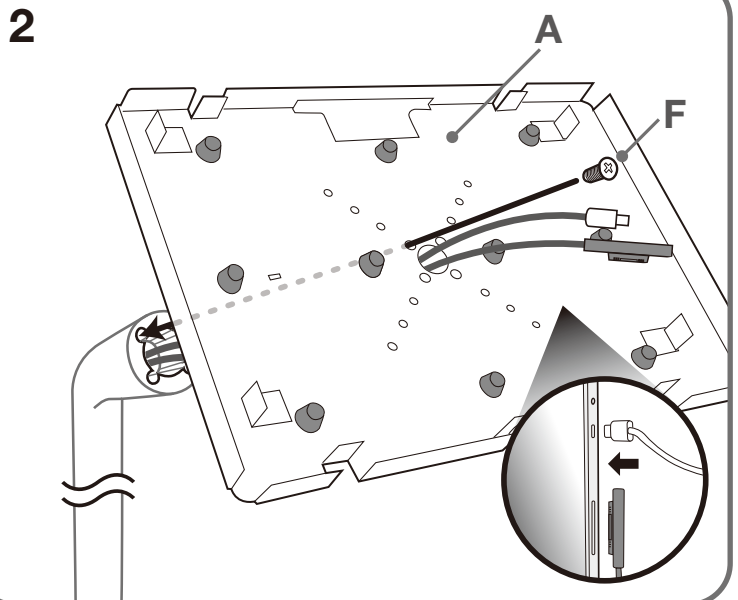

Elevate II

Floor Standing Kiosk for Surface Pro

Assembly Instructions

Contents

A	x1	
B	x1	
C	x1	
D	x1	
E	x1	
F	x4	

Tools Required

Optional 90° Module

Assembly Instructions