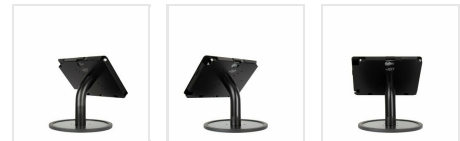

# Elevate II Countertop Stand Kiosk for Surface Go 3 | Go 2 | Go (Black)

Black countertop kiosk with secure enclosure with security cable lock compatibility

SKU: KAM502B  
MSRP: \$239.99

The Elevate II Countertop Kiosk for the Surface Go 3 | Go 2 | Go is the practical and efficient way to include an interactive display in a hotel lobby, tradeshow event, or reception area. The kiosks design is highly portable and can be easily transported to public spaces that may need more automated assistance.

The included high quality enclosure provides peace of mind with its built-in key lock and Kensington Cable Lock compatibility. The Surface Go | Go 2 is fully accessible from its ports to front and rear cameras. Users can experience the ease of use with the enclosures sleek and stylish design. This kiosk can be optimized to fit any professional environment with color choices between black and white. The metal enclosure also supports transitions between portrait and landscape modes with the optional Rotate 90 degree Module.

- Designed for Surface Go 3 | Go 2 | Go
- Freestanding solution for displaying Surface Go 3 | Go 2 | Go on a desk or counter
- Enclosure is completely secured with the included 2 keys for built-in key lock
- Open access to front and rear cameras and ports with optional port blocks
- Compatible with Kensington Cable Locks to boost tablet security in unmonitored environments (not included)
- Compatible with VESA 50mm, 75mm, or 100 mm Mounts for maximum configurability (not included)
- Optional accessories: attachable graphic acrylic panel, Rotate 270 degree Module, and Rotate 90 degree Module

### Kiosk Specifications

Height: 14"

Viewing angle: 45 degrees

Base diameter: 9.81"

Material: Aluminum

Weight: 1.6 lbs

Height: 7.94"

Width: 10.88"